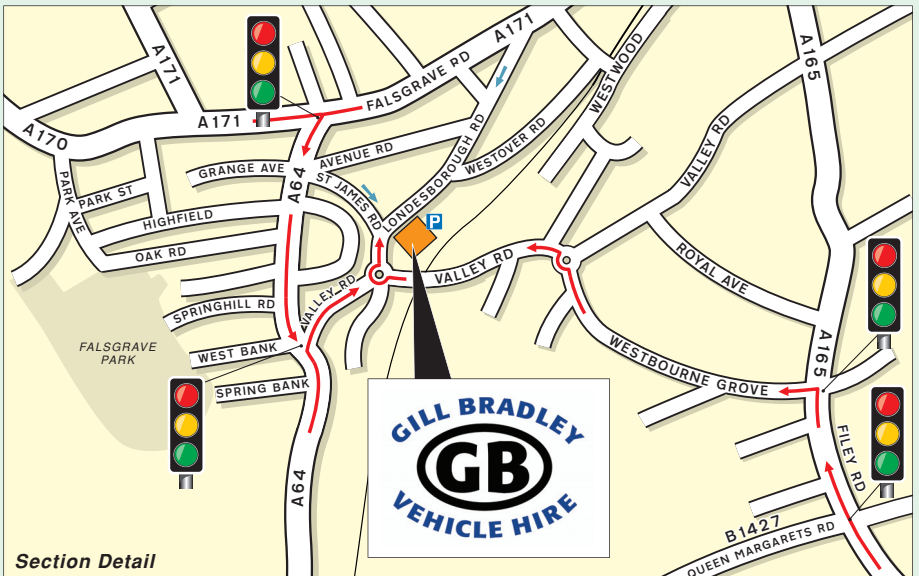

A171 TO WHITBY

Gill Bradley Vehicle Hire Ltd
66 Londesborough Road
Scarborough
North Yorkshire YO12 5AF

Tel: 01723 362021
Fax: 01723 500559
Email: info@gillbradley.co.uk
Website: www.gillbradley.co.uk

How to find us

By Rail, Scarborough Station
Approximately 10 minutes walk.
For information on train operators and times phone National Rail
Enquiries on 0845 7484950.

SCARBOROUGH

A170 TO THIRSK

SEAMER ROAD A64

QUEEN MARGARET'S RD B1427

FILEY ROAD A165

A165 TO FILEY & BRIDLINGTON

B1261 TO SEAMER

Section Detail